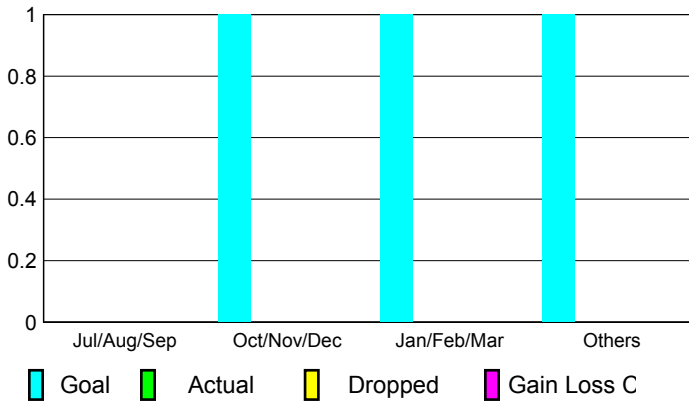

2008-2009 GMT Quarterly Report for District (or Undistricted) **District 6 NE**

GMT: **Kenneth C Schwols**

Location: **COLORADO**

GMT CA: **1 & 2**

CLUBS

Club Results 2008-2009

Clubs 2007-2008

Month	New Club Goal	Actual New Clubs	Actual Dropped Clubs	Gain/Loss of Clubs	Gain/Loss of Clubs
Jul/Aug/Sep	0	0	0	0	1
Oct/Nov/Dec	1	0	0	0	0
Jan/Feb/Mar	1	0	0	0	0
Apr/May/June	1	0	0	0	0
Totals	3	0	0	0	1

Club Results 2008-2009

Goal, New, Dropped, Gain/Loss

Comparison of Club Gain/Loss

Current Year Compared to the Previous Year