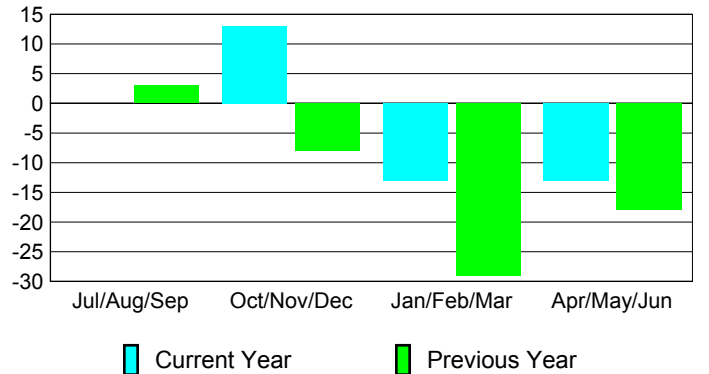

Gender Comparison 2008-2009

Male

Female