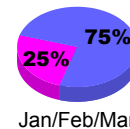

Gender Comparison 2008-2009