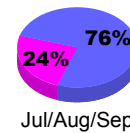

Gender Comparison 2008-2009