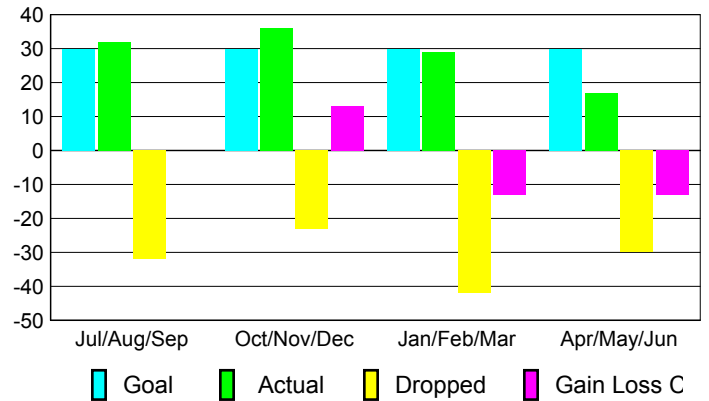

Membership Results 2008-2009

Goal, New, Dropped, Gain/Loss

Comparison of Membership Gain/Loss

Current Year Compared to the Previous Year